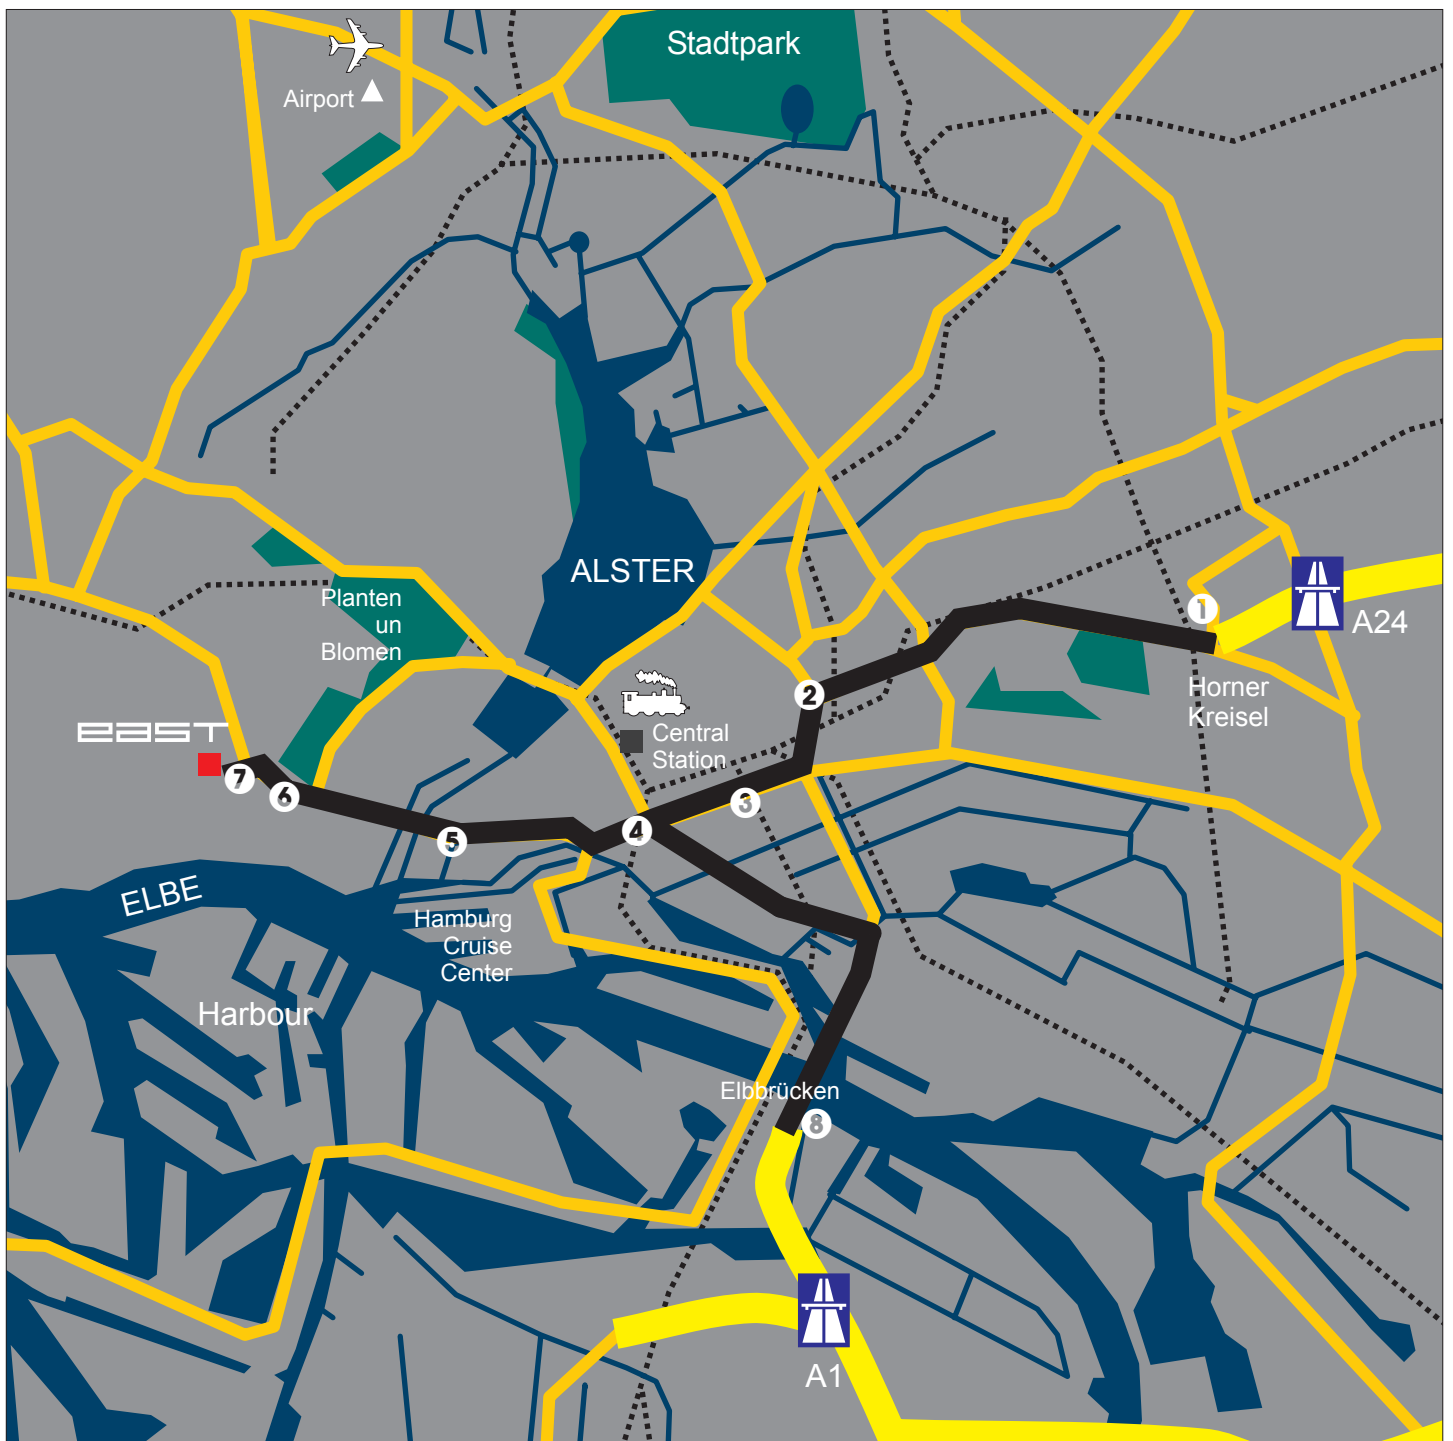

Hamburg Central Station ca. 3,5 km / 5 min.
Railroad station Altona ca. 3,5 km / 5 min.
Railroad station Dammtor ca. 2,3 km / 4 min.

Hamburg Cruise Center ca. 2,6 km / 5 min.

A7 exit Bahrenfeld ca. 5,8 km / 9 min.
A24 exit Horner Kreisel ca. 7,7 km / 12 min.

from north (DK, Flensburg, Kiel) or
 from south (Munich, Hanover)
 via motorway A7 exit Bahrenfeld (ca. 6 km)

Exit Bahrenfeld (1) > turn left > Centrum > Von-Sauer-Straße (2) > Bahrenfelder Chaussee (3)
 > straight ahead into Stresemannstraße (4) to Neuer Pferdemarkt (5) > turn right into
 Budapester Straße (6) > in ca. 900 meters turn right into Simon-von-Utrecht-Straße (7).

The East Hotel is located in about 100 Metern right hand side.

from north (DK, S, Puttgarden, Lübeck) or
from east (PL, Berlin, Schwerin)
via motorway A1 exit Horner Kreisel (ca. 8 km)

Intersection Hamburg Ost in direction Jenfeld to Horner Kreisel (1) > Centrum/ Elbbrücken/ Stadion > Bürgerweide > turn left (2) to Berliner Tor / Elbbrücken > immediately after the railroad bridge turn right to Spaldingstraße (3) > follow the signs to A7 Flensburg / Altona > through Deichtortunnel (4) stay right, into Ost-West-Straße, Ludwig-Erhard-Straße (5), stay right, Millerntorplatz (6). In 200 meters turn left into Simon-von-Utrecht-Straße (7).

The East Hotel is located in about 100 Metern right hand side.

from west (NL, B, greater Ruhr area, Bremen)
via motorway A1 exit Elbbrücken

Intersection Hamburg-Süd > Elbbrücken (8) > Centrum > follow signs to A7 Flensburg / Altona > through Deichtortunnel (4) stay right into Ost-West-Straße, Ludwig-Erhard-Straße (5), stay right Millerntorplatz (6). In 200 meters turn left into Simon-von-Utrecht-Straße (7).