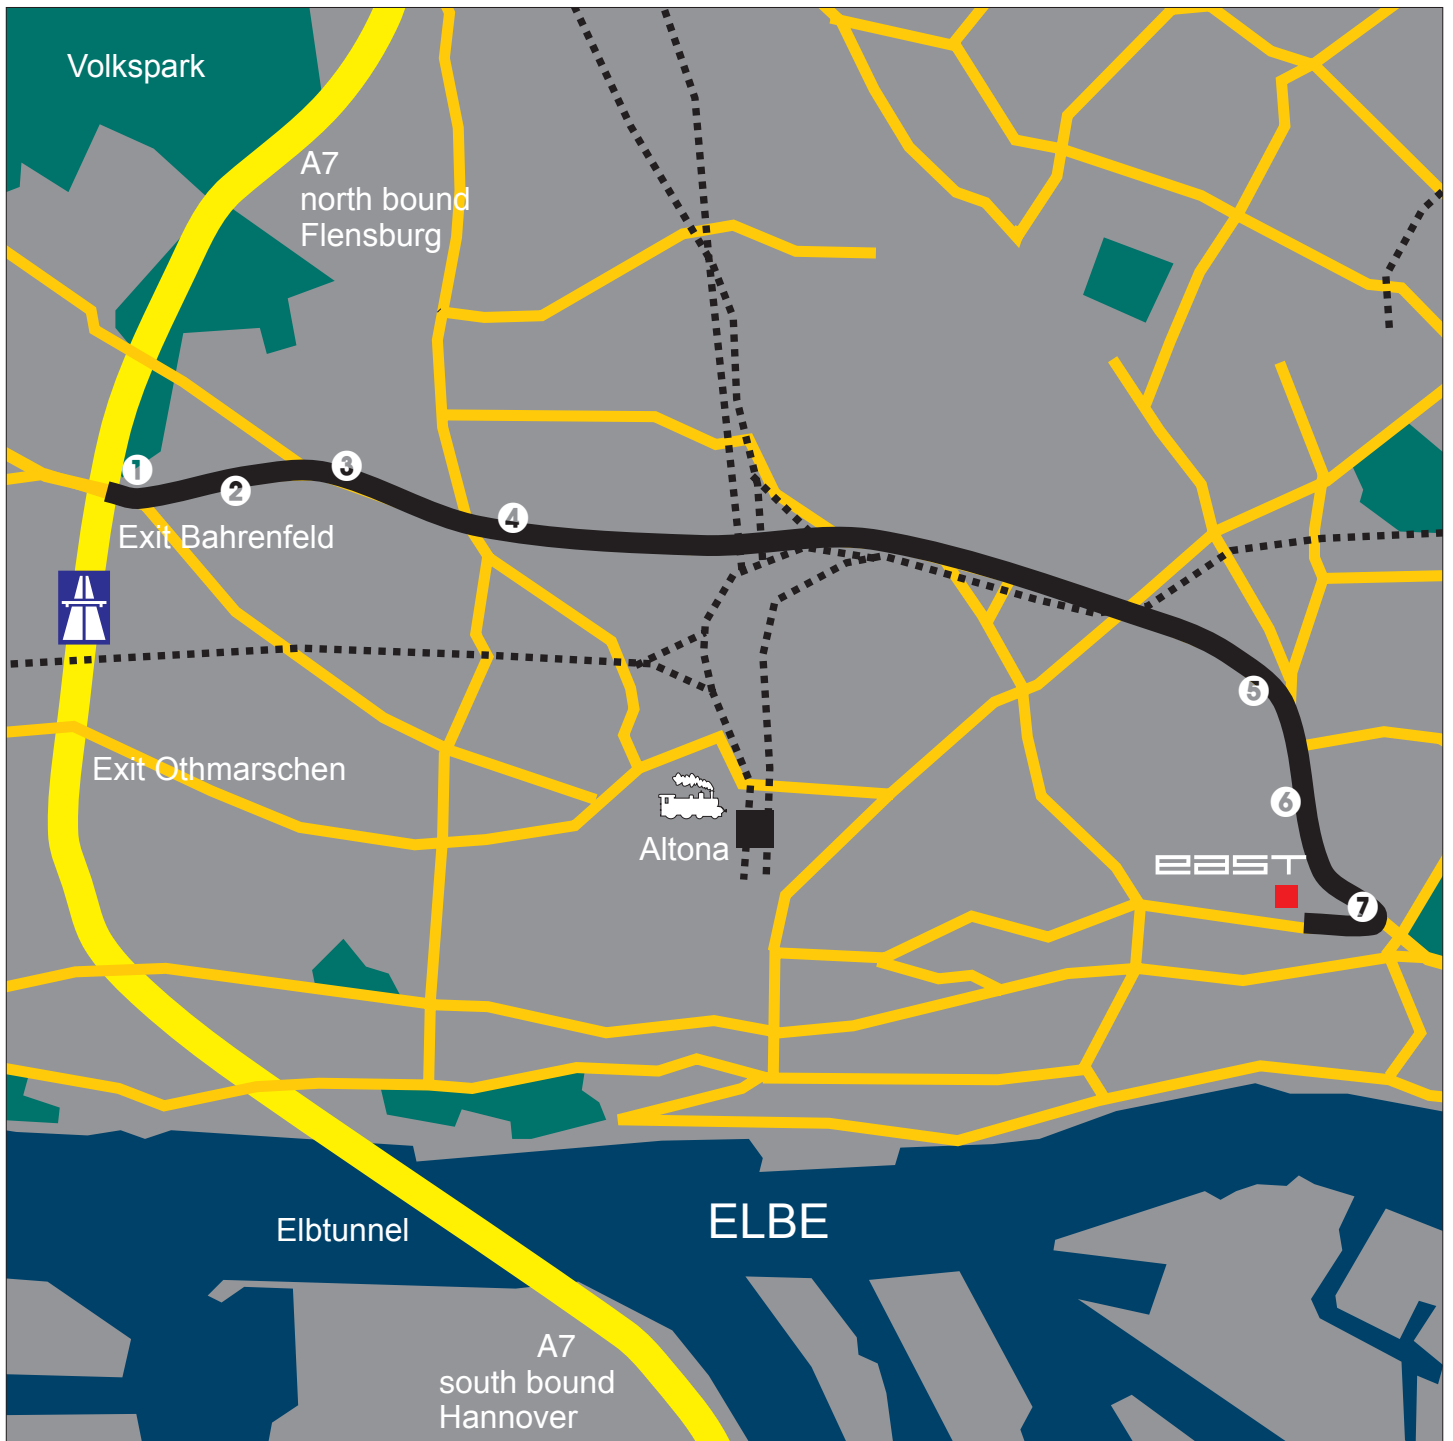

Hamburg Central Station ca. 3,5 km / 5 min.
Railroad station Altona ca. 3,5 km / 5 min.
Railroad station Dammtor ca. 2,3 km / 4 min.

Hamburg Cruise Center ca. 2,6 km / 5 min.

A7 exit Bahrenfeld ca. 5,8 km / 9 min.
A24 exit Horner Kreisel ca. 7,7 km / 12 min.

from north (DK, Flensburg, Kiel) or
 from south (Munich, Hanover)
 via motorway A7 exit Bahrenfeld (ca. 6 km)

Exit Bahrenfeld (1) > turn left > Centrum > Von-Sauer-Straße (2) > Bahrenfelder Chaussee (3)
 > straight ahead into Stresemannstraße (4) to Neuer Pferdemarkt (5) > turn right into
 Budapester Straße (6) > in ca. 900 meters turn right into Simon-von-Utrecht-Straße (7).

The East Hotel is located in about 100 Metern right hand side.

from north (DK, S, Puttgarden, Lübeck) or
from east (PL, Berlin, Schwerin)
via motorway A1 exit Horner Kreisel (ca. 8 km)

Intersection Hamburg Ost in direction Jenfeld to Horner Kreisel (1) > Centrum/ Elbbrücken/ Stadion > Bürgerweide > turn left (2) to Berliner Tor / Elbbrücken > immediately after the railroad bridge turn right to Spaldingstraße (3) > follow the signs to A7 Flensburg / Altona > through Deichtortunnel (4) stay right, into Ost-West-Straße, Ludwig-Erhard-Straße (5), stay right, Millerntorplatz (6). In 200 meters turn left into Simon-von-Utrecht-Straße (7).

The East Hotel is located in about 100 Metern right hand side.

from west (NL, B, greater Ruhr area, Bremen)
via motorway A1 exit Elbbrücken

Intersection Hamburg-Süd > Elbbrücken (8) > Centrum > follow signs to A7 Flensburg / Altona > through Deichtortunnel (4) stay right into Ost-West-Straße, Ludwig-Erhard-Straße (5), stay right Millerntorplatz (6). In 200 meters turn left into Simon-von-Utrecht-Straße (7).